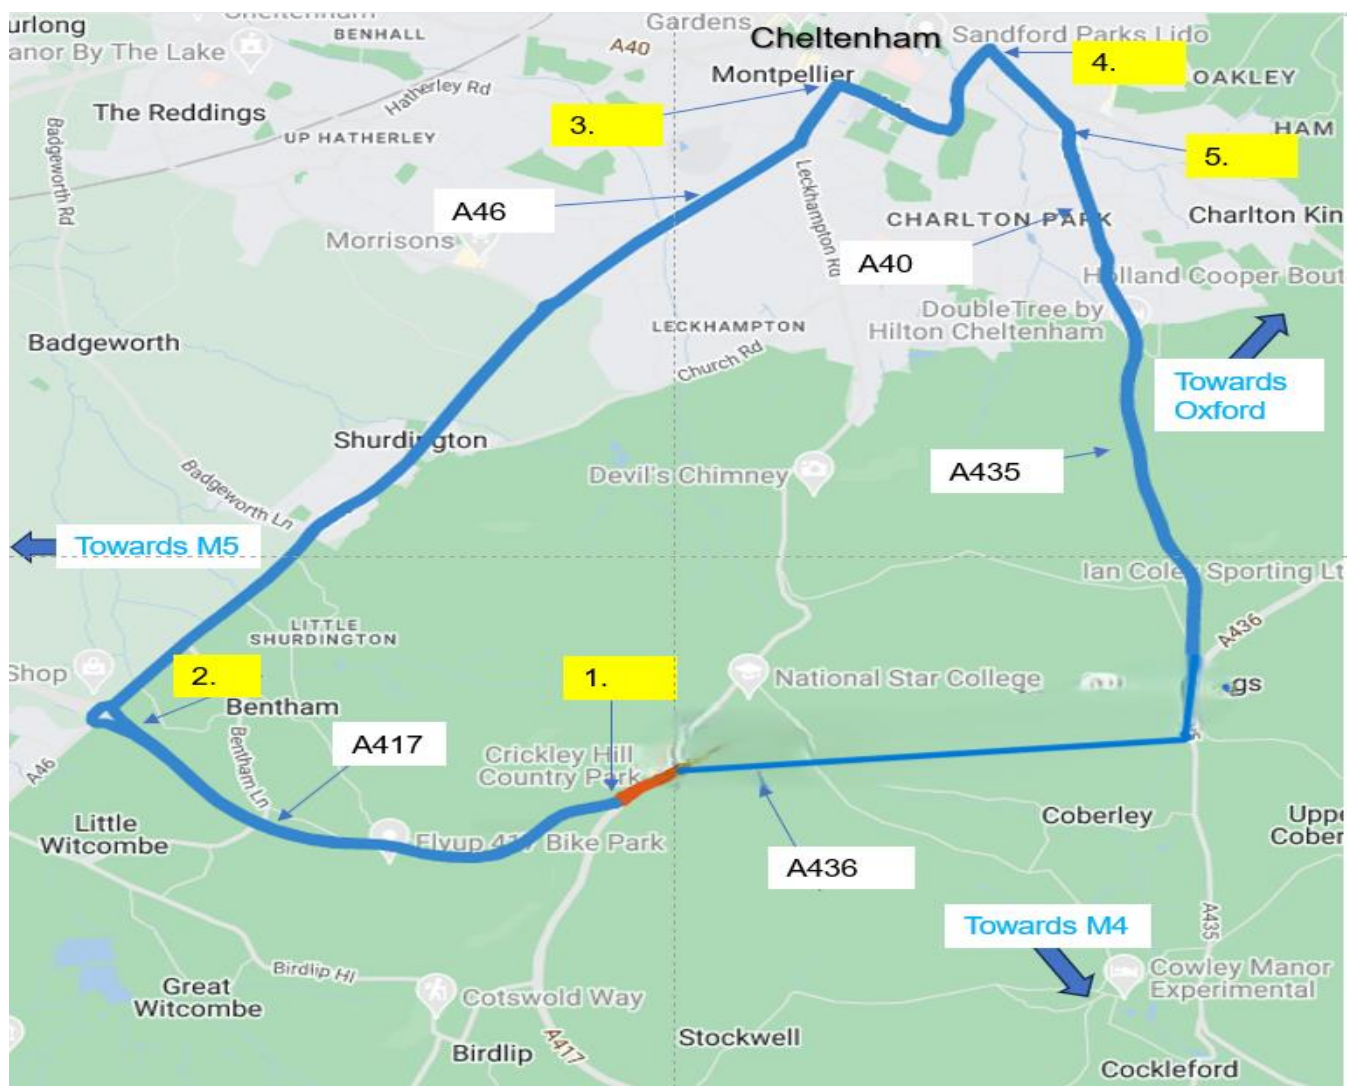

29 July 2024

Dear Customer,

A417 Missing Link - Works information – helping you plan your journey's

Overnight closure of the A436 Eastbound only - Monday 2 September from 2100 – 0600 for 14 nights (including weekends)

We will be closing the A436 **eastbound** only from the Air Balloon Roundabout to Crickley Hill for us to undertake drainage works for the Leckhampton Hill realignment.

To use the diversion route **Eastbound**:

1. Follow the A417 towards Gloucester
2. Turn right towards Cheltenham onto the A46 Shurdington Road
3. Turn right onto the A40 towards Oxford
4. Turn right towards Cirencester
5. Turn right onto the A435 Cirencester Road