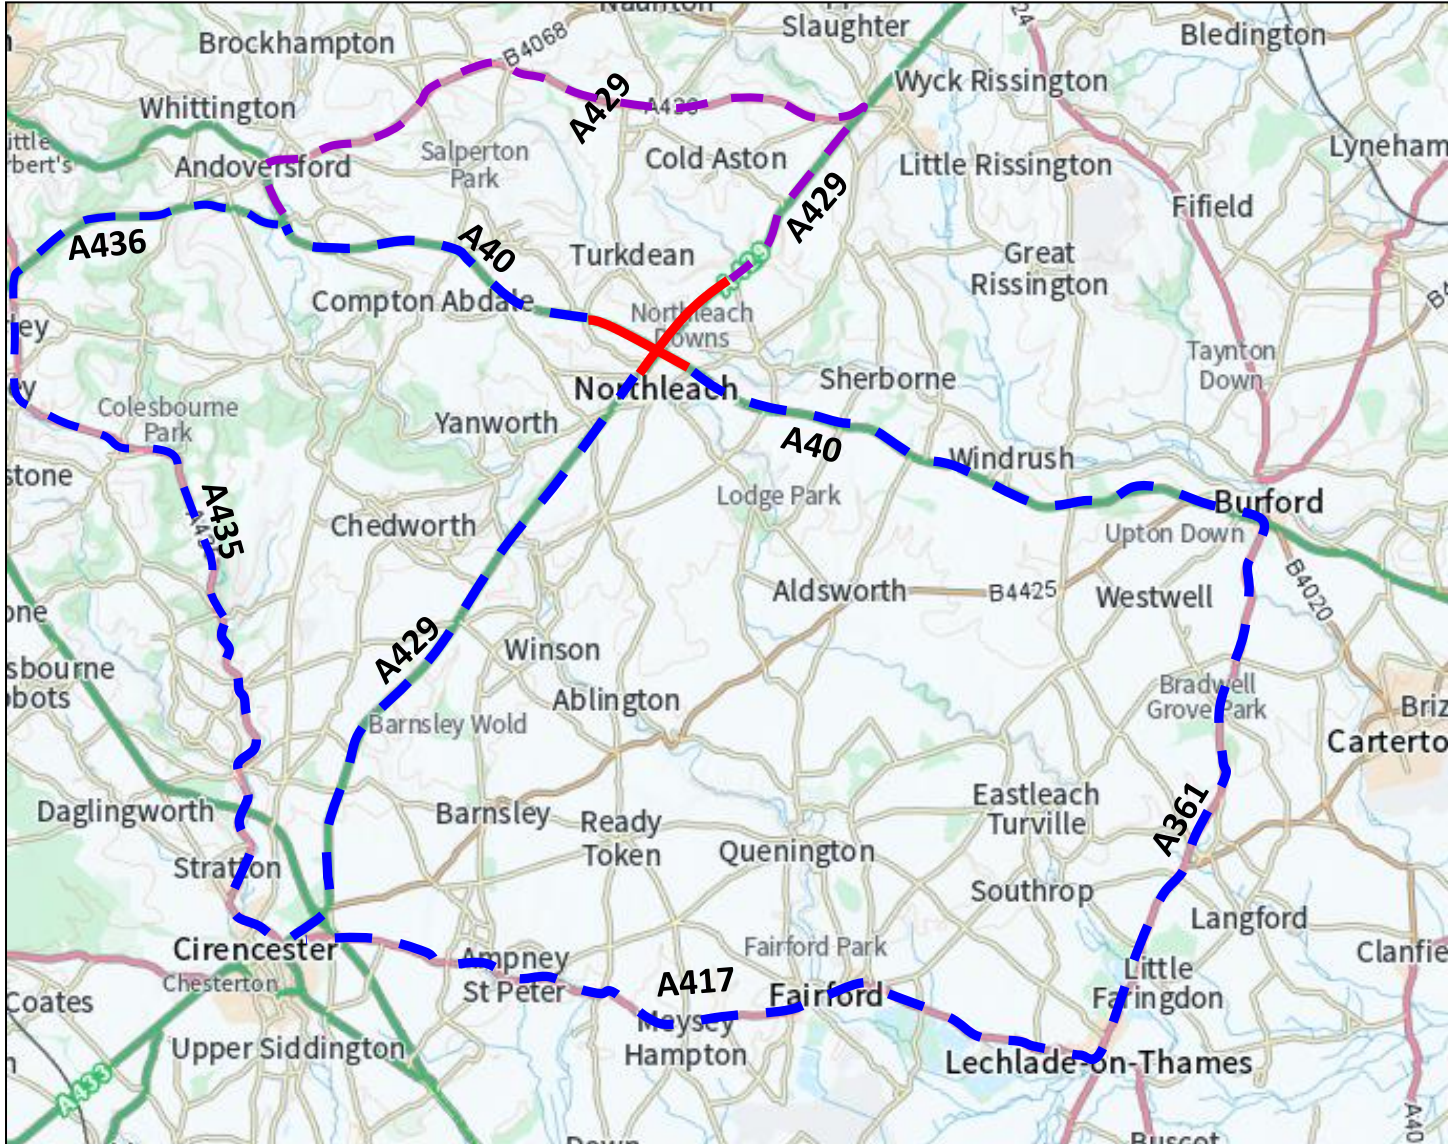

Highways

Diversion route for
A429 Fosseway, Northleach

- Road Closure
- - - Diversion Route For Phase 1 & 2
- - - Diversion Route for Phase 2