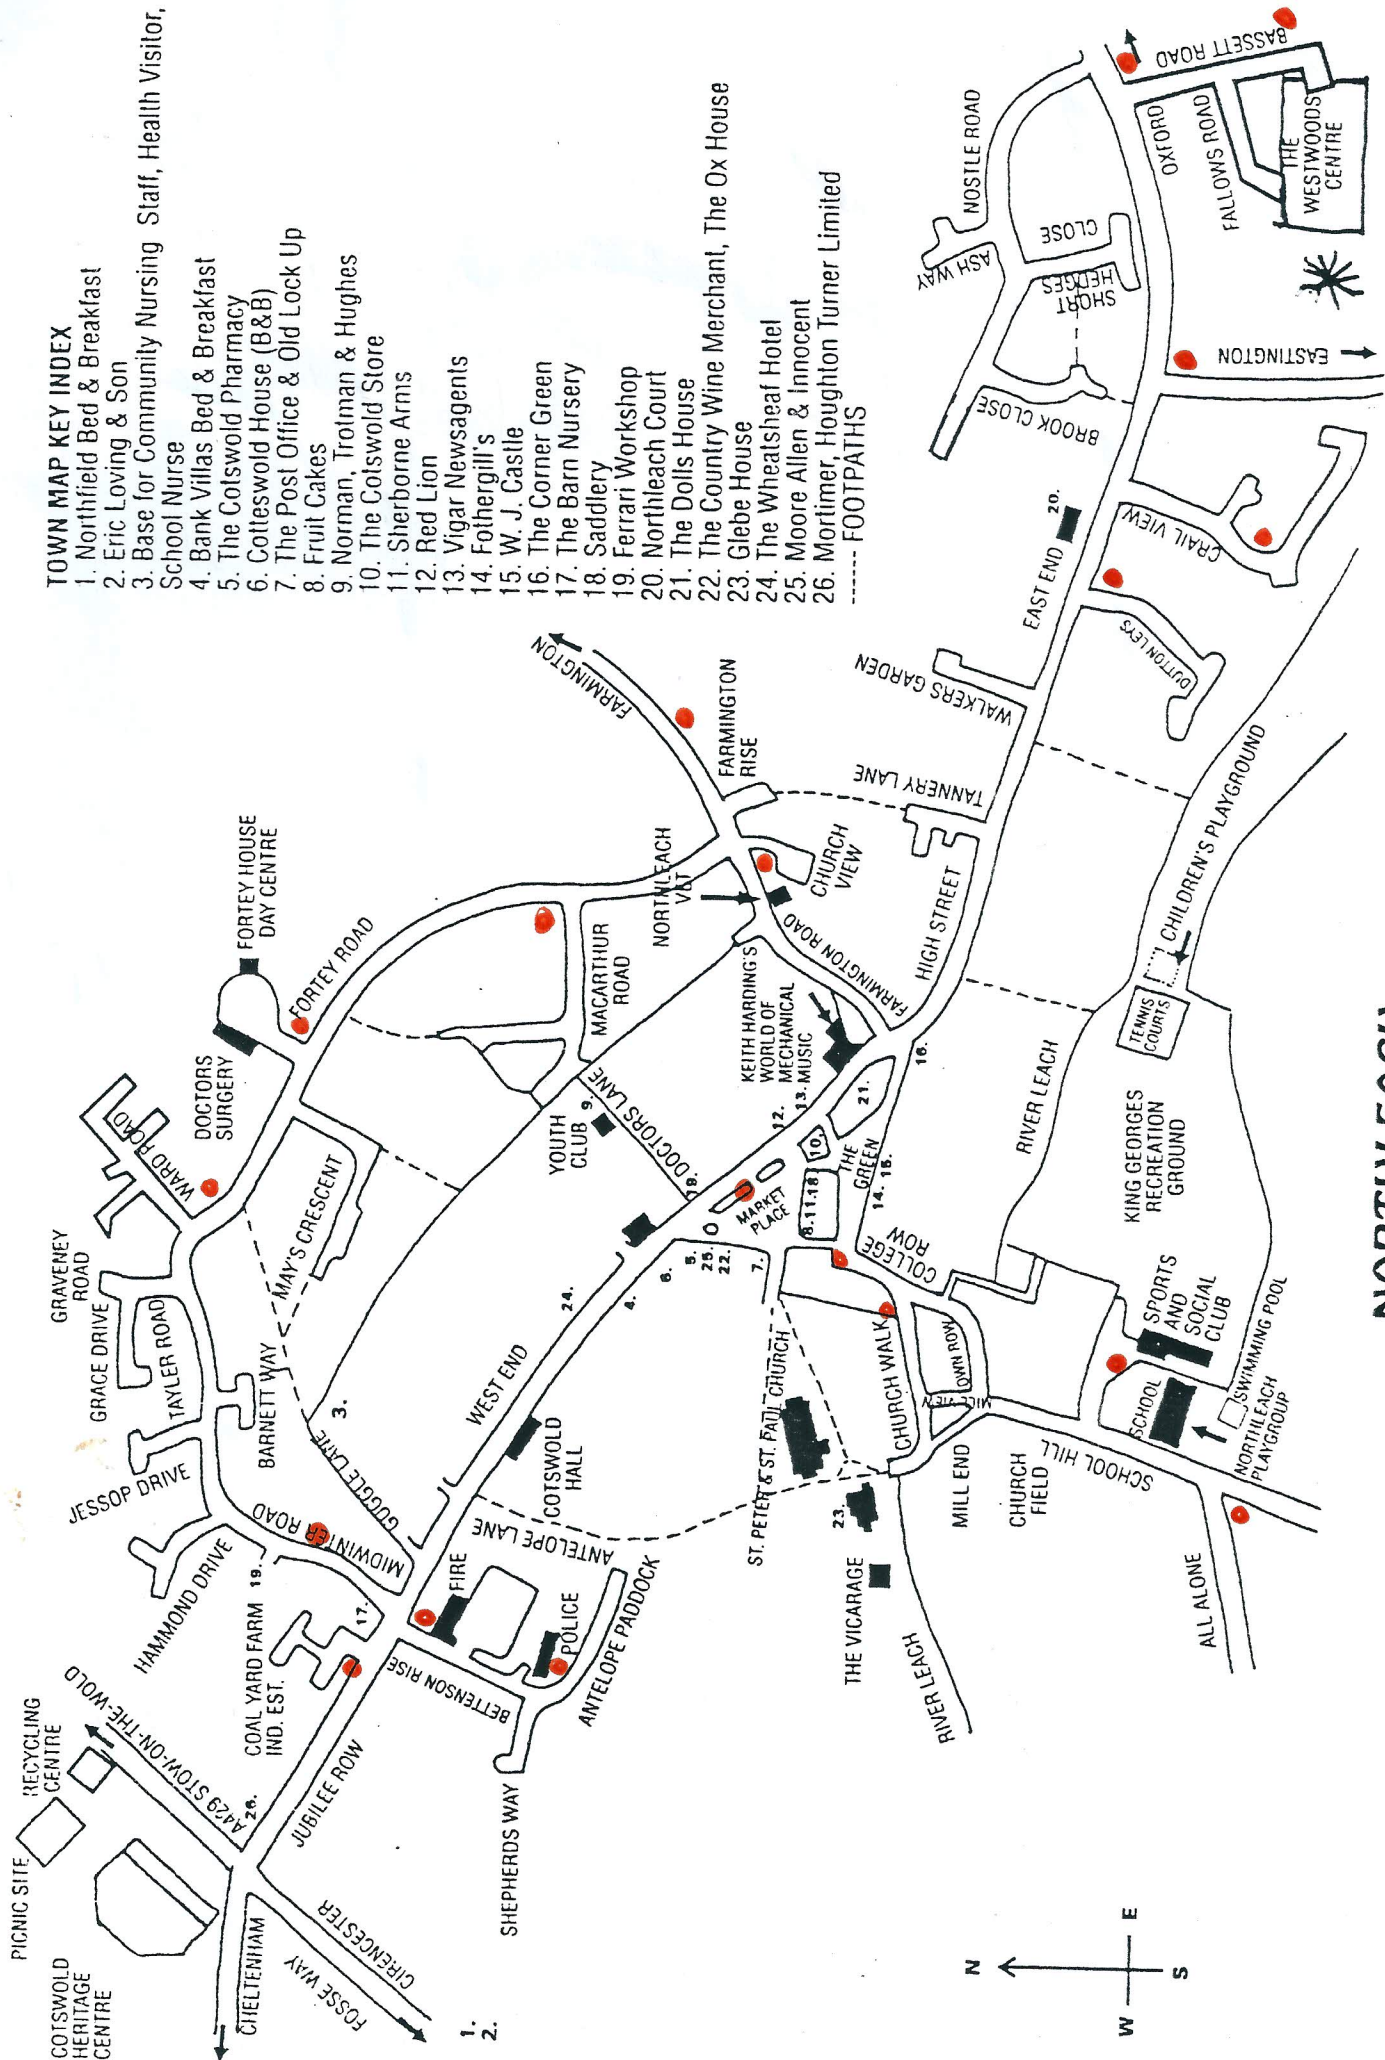

● Grit bins

TOWN MAP KEY INDEX

1. Northfield Bed & Breakfast
2. Eric Loving & Son
3. Base for Community Nursing Staff, Health Visitor, School Nurse
4. Bank Villas Bed & Breakfast
5. The Cotswold Pharmacy
6. Cotteswold House (B&B)
7. The Post Office & Old Lock Up
8. Fruit Cakes
9. Norman, Trotman & Hughes
10. The Cotswold Store
11. Sherborne Arms
12. Red Lion
13. Vigar Newsagents
14. Fothergill's
15. W. J. Castle
16. The Corner Green
17. The Barn Nursery
18. Saddlery
19. Ferrari Workshop
20. Northleach Court
21. The Dolls House
22. The Country Wine Merchant, The Ox House
23. Glebe House
24. The Wheatheat Hotel
25. Moore Allen & Innocent
26. Mortimer, Houghton Turner Limited

----- FOOTPATHS

NORTHLEACH