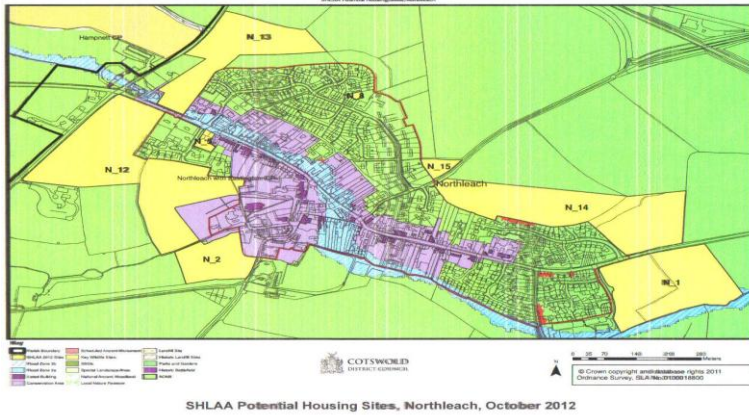

# Your Town Needs You!

Cotswold District Council requires 130 new houses to be built in Northleach. They have identified potential housing sites as shown below in yellow.

Where should we build? What should we protect? What should the houses look like? When should they be built? Can our school, roads, local business, parking, and drainage cope with 280 more residents and 240 more cars?

**You have the power to decide!**

A Neighbourhood Development Plan is being prepared on behalf of our 2000 residents by the Town Council. If you approve it, it will give us all control over what is developed, where and when.