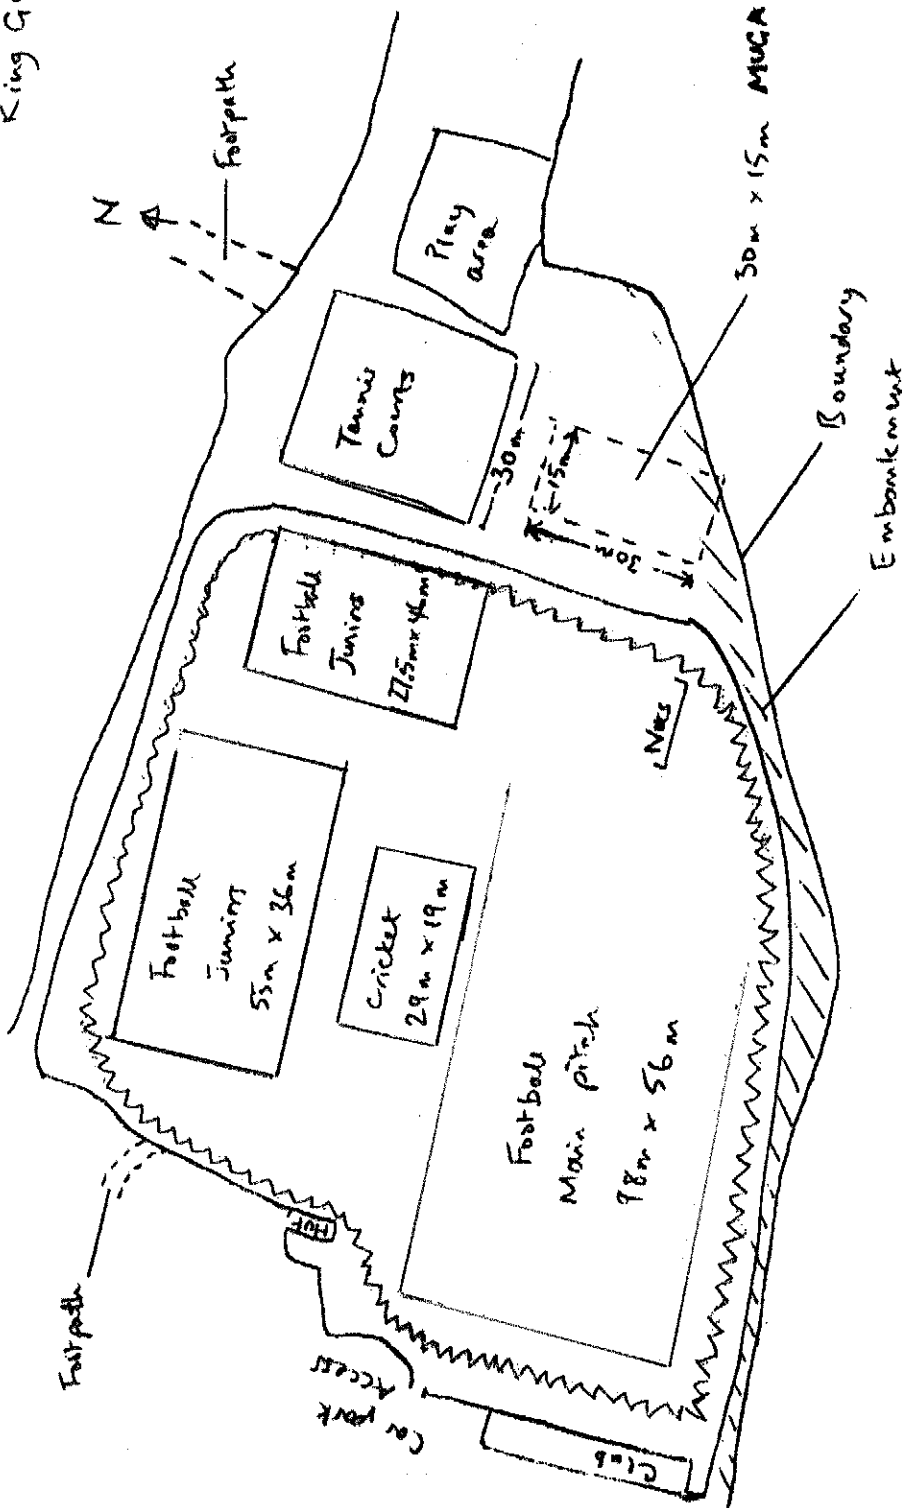

King George V Field

min. Cricket boundary - field

should measure 111m x 107-128m